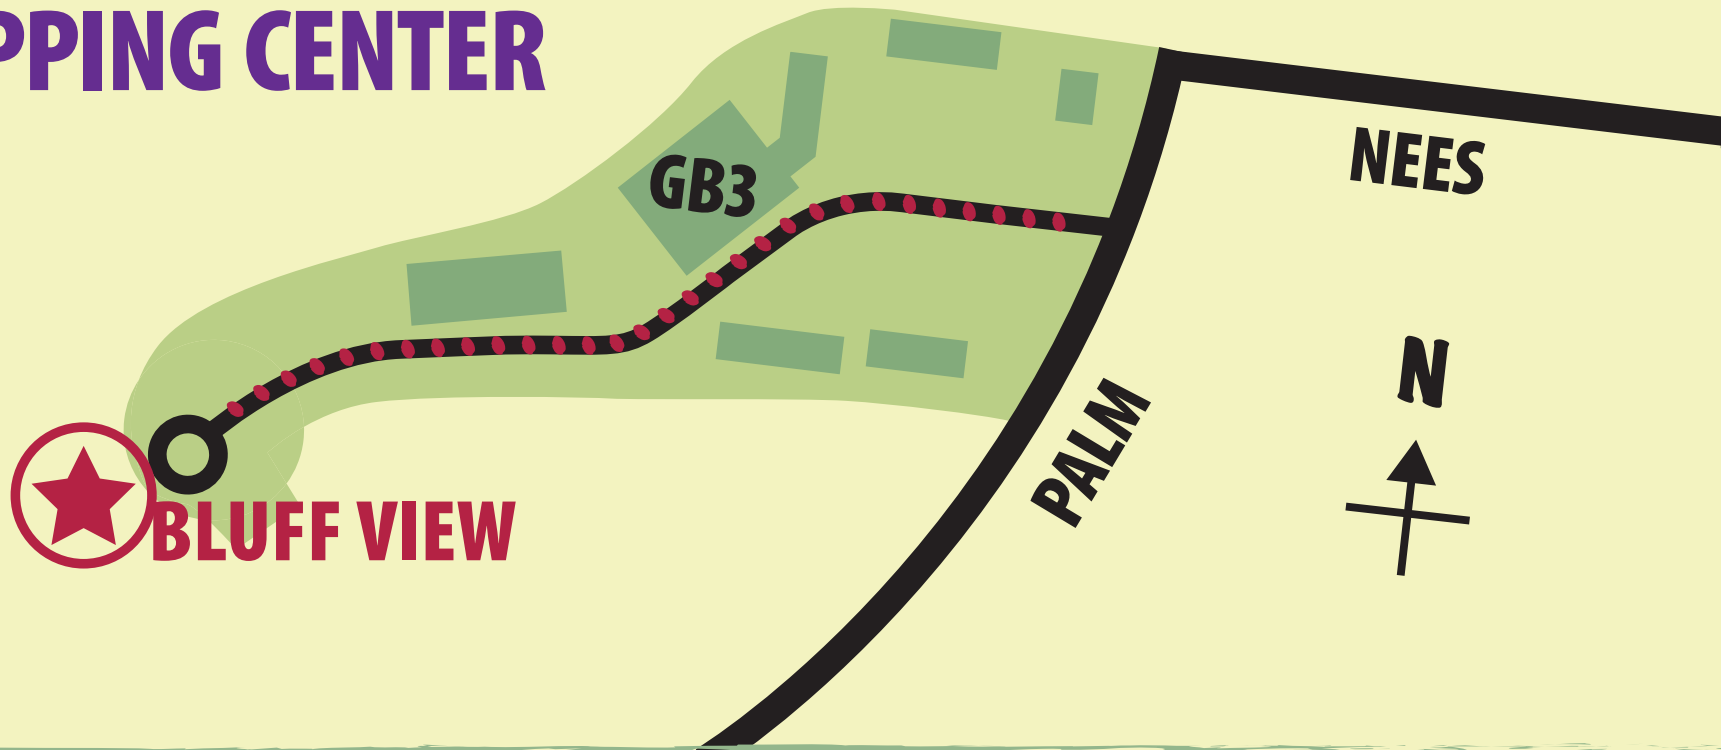

PARK PLACE SHOPPING CENTER

*Bluff View Private Preschool
7805 North Palm Avenue
(Palm & Nees)*